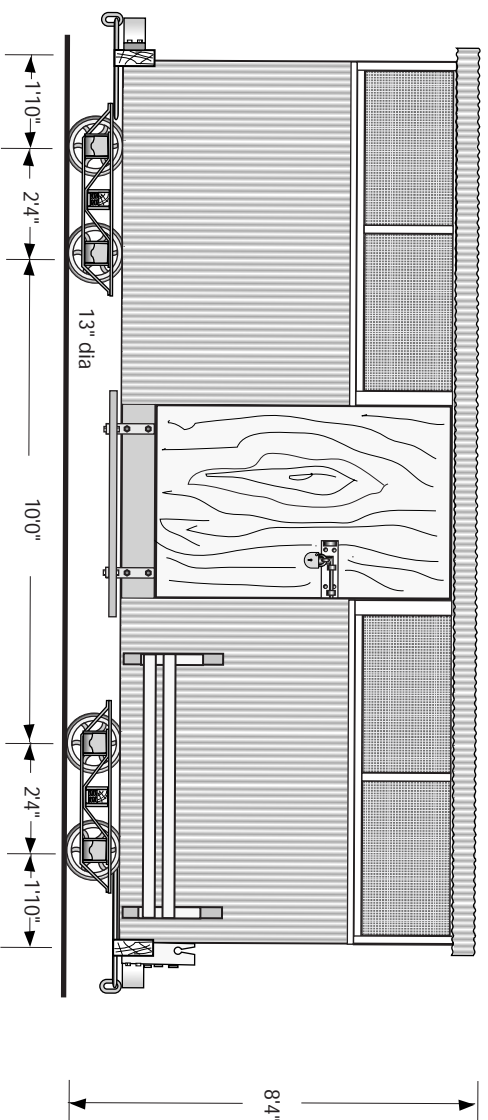

Galvanised iron sides, ends & roof
Plywood doors

Scale 1/4 inch = 1foot 1 : 48

MORETON SUGAR MILL (Nambour) TOOL & MATERIAL WAGON

Measured August 1962

drawn by Jim Fainges 2005
digitised April 2006