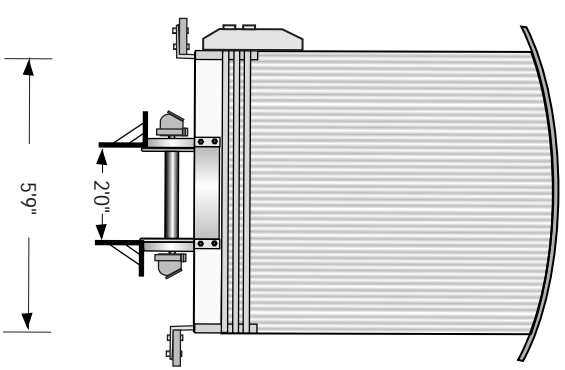

Galvanised iron sides, ends & roof
Plywood doors

Scale 1/4 inch = 1foot 1 : 48

MORETON SUGAR MILL (Nambour) TOOL & MATERIAL WAGON

Measured August 1962

drawn by Jim Fainges 2005
digitised April 2006